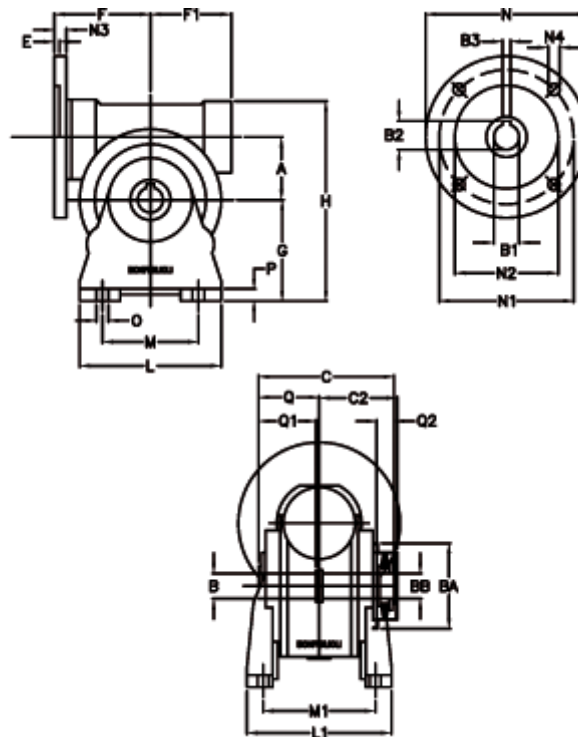

Article number: 390204906022836

Description: Worm Gear with Torque Limiter
VF 49-L2-A-60 P71B14

Measures

a = 49.50	C2 = 63,5	L1 = 124.0	O = 8.5
B = 25	Description = VF 49A-xx-71B14	m = 63	P = 12
B1 E7 = 14	E = 3.0	M1 = 98.5	Q = 51.0
B2 = 16.3	F = 70	N = 105	Q1 = 41
B3 H9 = 5	F1 = 63	N1 = 85	Q2 = 15
BA = 63	g = 82	N2 = 70	
BB H7 = 14	H = 162	N3 = 10.5	
C = 105	L = 110	N4 = 6,5	